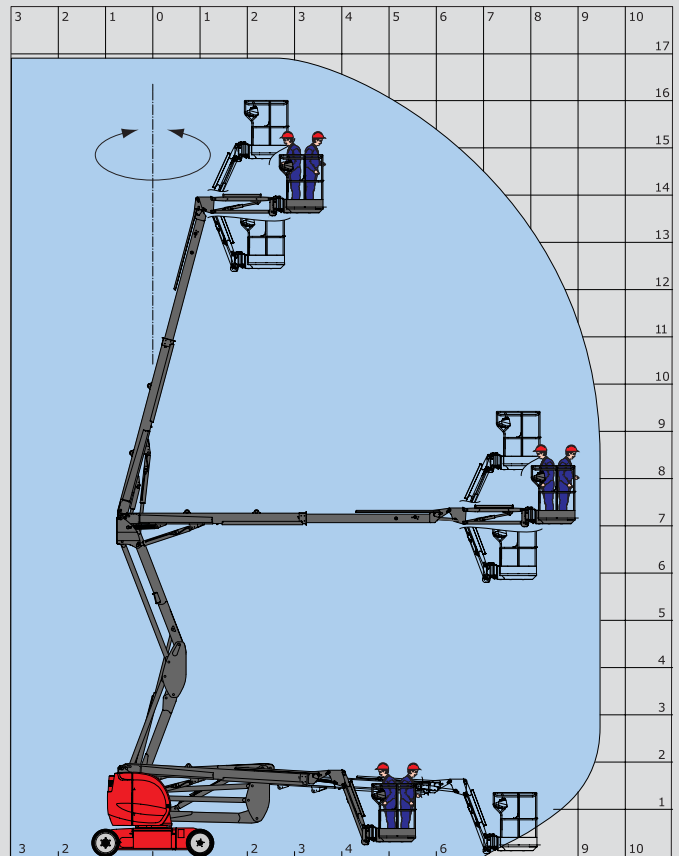

Platform capacity .....200 kg/2 peoples
External use .....45 km/h
(Maximum allowed wind speed)
Basket size .....1.20 x 0.96 m

① Width .....1.75 m
② Length .....6.84 m
③ Stowed length (storage) .....5.12 m
④ Height .....1.97 m
⑤ Stowed height (storage) .....2.04 m

⑥ Turning radius inside .....1.97 m
⑦ Turning radius outside .....4.30 m
⑧ Turning radius outside (basket) .....5.60 m
⑨ Ground clearance .....0.14 m
⑩ Wheel base .....2.00 m
Drive speed .....5.0 km/h
Working speed .....0.6 km/h

Gradeability 22%
Maximum slope accepted .....5% or 3°

Weight .....6 910 kg

Tires .....0.60 x 0.19 m
Wheel steer .....2 (front)
Wheel drive .....2 (back)

Batteries .....300 Ah / 2x24 V
Battery charger .....45 Ah/48 V

Standard equipment

- Protected control basket panel
- Electrical battery traction
- Negative brakes
- Lifting brackets
- Hour meter
- Warning buzzer in the basket
- 220 V predisposal
- Voltage indicator
- Safety manual pump
- Basket with mesh floor
- Bus CAN technology
- Diagnostic help integrated
- Dual electrical motors
- Rubber tires
- Integrated charger

Options

- No marking tires
- High capacity battery (360 Ah)
- Dual voltage charger 110 V / 230 V
- Working lights
- Electric plug in the platform with circuit breaker (230 V)
- Flashing light
- Drive alarm
- All motion alarm
- Cold conditions -25°C
- Air predisposal
- Water predisposal
- Specific painting
- Biodegradable oil