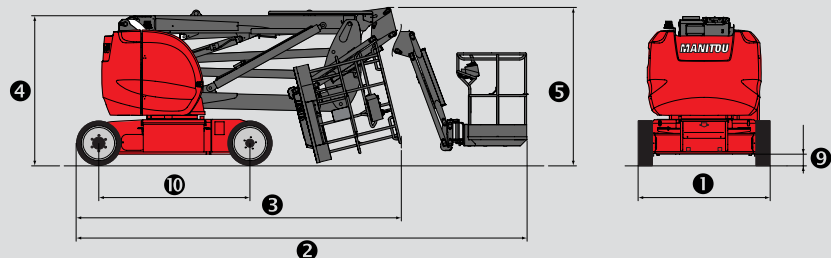

Platform capacity .....200 kg/2 peoples
External use .....45 km/h
(Maximum allowed wind speed)
Basket size .....1.20 x 0.96 m

① Width .....1.75 m
② Length .....6.84 m
③ Stowed length (storage) .....5.12 m
④ Height .....1.97 m
⑤ Stowed height (storage) .....2.04 m

⑥ Turning radius inside .....1.97 m
⑦ Turning radius outside .....4.30 m
⑧ Turning radius outside (basket) .....5.60 m
⑨ Ground clearance .....0.14 m
⑩ Wheel base .....2.00 m
Drive speed .....5.0 km/h
Working speed .....0.6 km/h

Gradeability 22%
Maximum slope accepted .....5% or 3°

Weight .....6 910 kg

Tires .....0.60 x 0.19 m
Wheel steer .....2 (front)
Wheel drive .....2 (back)

Batteries .....300 Ah / 2x24 V
Battery charger .....45 Ah/48 V

Standard equipment

- Protected control basket panel
- Electrical battery traction
- Negative brakes
- Lifting brackets
- Hour meter
- Warning buzzer in the basket
- 220 V predisposal
- Voltage indicator
- Safety manual pump
- Basket with mesh floor
- Bus CAN technology
- Diagnostic help integrated
- Dual electrical motors
- Rubber tires
- Integrated charger

Options

- No marking tires
- High capacity battery (360 Ah)
- Dual voltage charger 110 V / 230 V
- Working lights
- Electric plug in the platform with circuit breaker (230 V)
- Flashing light
- Drive alarm
- All motion alarm
- Cold conditions -25°C
- Air predisposal
- Water predisposal
- Specific painting
- Biodegradable oil