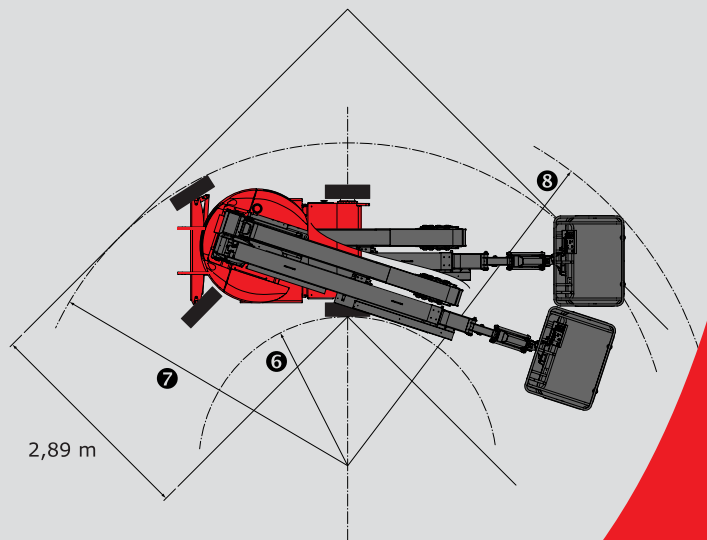

Platform capacity .....200 kg/2 peoples
External use .....45 km/h
(Maximum allowed wind speed)
Basket size .....1.20 x 0.96 m

① Width .....1.75 m
② Length .....6.84 m
③ Stowed length (storage) .....5.12 m
④ Height .....1.97 m
⑤ Stowed height (storage) .....2.04 m

⑥ Turning radius inside .....1.97 m
⑦ Turning radius outside .....4.30 m
⑧ Turning radius outside (basket) .....5.60 m
⑨ Ground clearance .....0.14 m
⑩ Wheel base .....2.00 m
Drive speed .....5.0 km/h
Working speed .....0.6 km/h

Gradeability 22%
Maximum slope accepted .....5% or 3°

Weight .....6 910 kg

Tires .....0.60 x 0.19 m
Wheel steer .....2 (front)
Wheel drive .....2 (back)

Batteries .....300 Ah / 2x24 V
Battery charger .....45 Ah/48 V

Standard equipment

- Protected control basket panel
- Electrical battery traction
- Negative brakes
- Lifting brackets
- Hour meter
- Warning buzzer in the basket
- 220 V predisposal
- Voltage indicator
- Safety manual pump
- Basket with mesh floor
- Bus CAN technology
- Diagnostic help integrated
- Dual electrical motors
- Rubber tires
- Integrated charger

Options

- No marking tires
- High capacity battery (360 Ah)
- Dual voltage charger 110 V / 230 V
- Working lights
- Electric plug in the platform with circuit breaker (230 V)
- Flashing light
- Drive alarm
- All motion alarm
- Cold conditions -25°C
- Air predisposal
- Water predisposal
- Specific painting
- Biodegradable oil